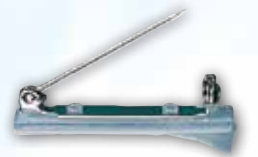

Small Badge Holder			
DMBADGE3G	Gold	1 1/8" x 3 1/8"	$1.95
DMBADGE3S	Silver	1 1/8" x 3 1/8"	$1.95

Large Badge Holder			
DMBADGE4G	Gold	1 1/8" x 3 1/8"	$2.25
DMBADGE4S	Silver	1 1/8" x 3 1/8"	$2.25

Oval Badge Holder			
DMBADGE5G	Gold	1 1/8" x 3 3/4"	$2.25
DMBADGE5S	Silver	1 1/8" x 3 3/4"	$2.25

What better way to identify staff or service personnel than with our lightweight "Framed Name Badges". Each design is offered in gold or silver tone, and available with your choice of attachments shown below. Please contact our office for additional information on insert & engraving pricing.

Metal Pin Back		
DMPIN	3/8" x 1 1/2"	$0.45