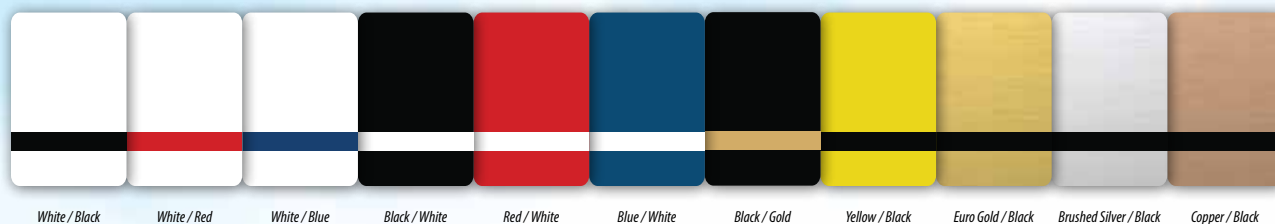

### Metal Wall Sign Holders

Frame your sign with one of our polished aluminum sign holders. Available in gold(G), silver(S) or black(K).

Price shown is for holder only. Please contact our office for insert & engraving pricing.

### Suggested Colour Combinations

White / Black    White / Red    White / Blue    Black / White    Red / White    Blue / White    Black / Gold    Yellow / Black    Euro Gold / Black    Brushed Silver / Black    Copper / Black